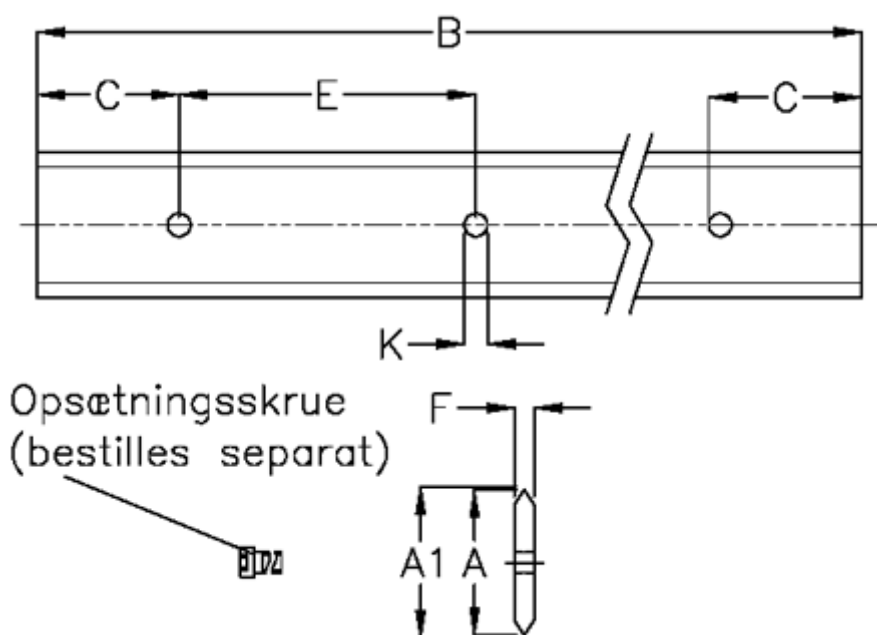

Article number: 059123716

Description: Hepco SL2 spacer slide
SS S 35-716

Measures

A	= 35
A1	= 35.81
B	= 716
C	= 43.0
E	= 90
F	= 4.7
For bearing	= 25
For screw	= M6x16

K	= 7.0
Weight kg/1000	= 1300